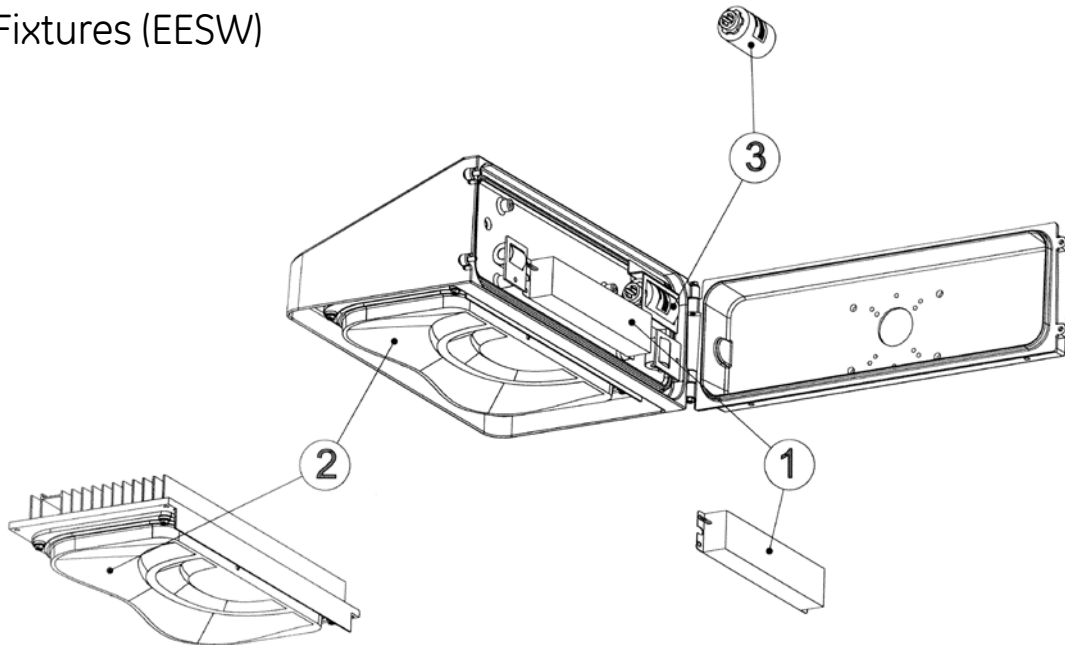

# Evolve™ LED Area Light

Modular Fixtures – Wall Pack & Egress (EWSW – EESW)

- Ordering information for GE Lighting Solutions Renewal Parts
- Illustrations shown are typical representations

## Egress Fixtures (EESW)