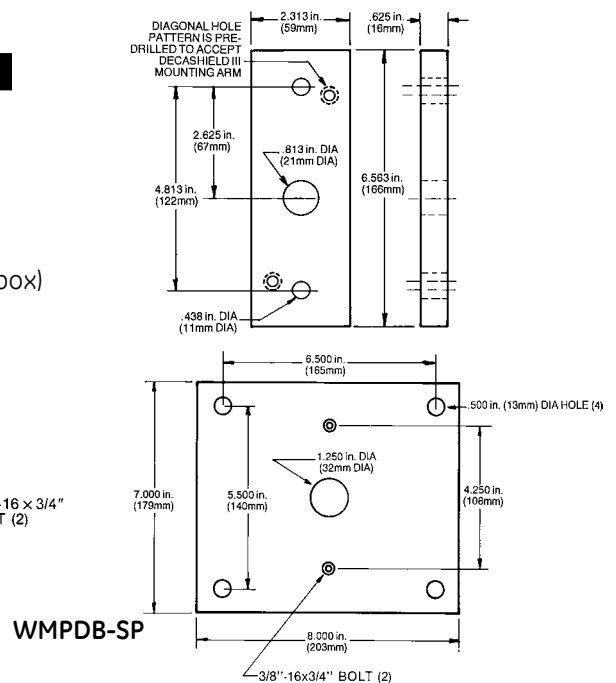

SITELIGHTER ACCESSORIES

REFER TO ACCESSORY INDEX TO MATCH ACCESSORY WITH PRODUCT.
ILLUSTRATIONS SHOWN ARE TYPICAL REPRESENTATIONS.

SHORTING CAP (With standard three-prong plug)

- SCCL-PECTL

TOP TENON – ROUND AND SQUARE POLES

Order luminaire with "R" choice for mounting

- D4TA** - R-SGL - Single luminaire
- D4TA** - R-D90 - Double at 90°
- D4TA** - R-D180 - Double at 180°
- D4TA** - R-T90 - Triple at 90°
- D4TA** - R-Q90 - Quad at 90°

Substitute color of luminaire for ** in Ordering Number.

Example: DB = Dark Bronze (Standard)
See product pages.

NOTE: Does not require round pole adapter.
For flat top luminaire add "F" to the Ordering Number

D4TA

WALL MOUNTING PLATE

1. WMPBL-DS
     Black
   - WMPDB-DS
     Dark Bronze
   - WMPDB-SP (Decashield 175)
     Dark Bronze
2. **Fits**
   DCD & DCF, DSMT
   DKA & DSA
   Criterion with arm

WMPBL-DS
WMPDB-DS
(Not for use
with outlet box)