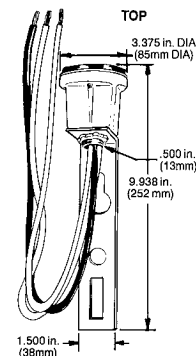

SITELIGHTER ACCESSORIES

REFER TO ACCESSORY INDEX TO MATCH ACCESSORY WITH PRODUCT.
ILLUSTRATIONS SHOWN ARE TYPICAL REPRESENTATIONS.

KNUCKLE FLAT SURFACE ADAPTER

Select "No Mounting Arm" option for Decashield 400, Decashield 1000, Dimension and Dimension 1000 luminaires when choosing ordering number for luminaire.

- **KFSABL-DS**
  Black
- **KFSADB-DS**
  Dark Bronze

NOTE: For Criterion External Slipfitter contact factory.

KFSFA

KNUCKLE POLE TOP ADAPTER

Select "R" option (Decashield 400 luminaire) or "R" mounting (Decashield 1000 and Dimension luminaires) when choosing ordering number for luminaire.

- **KPTABL-DS**
  Black
- **KPTADB-DS**
  Dark Bronze

KPTA

LINE SURGE PROTECTOR, EXPULSION TYPE

- **35-411749R01**
  Can be added to many fixture terminal boards.
  (Terminal Board not included.)

35-411749R01

MOUNTING BRACKET (For PE)

- **MB-PECTL**
  With locking-type receptacle for use with photoelectric control
  (Remove bracket to use with conduit.)

MB-PECTL