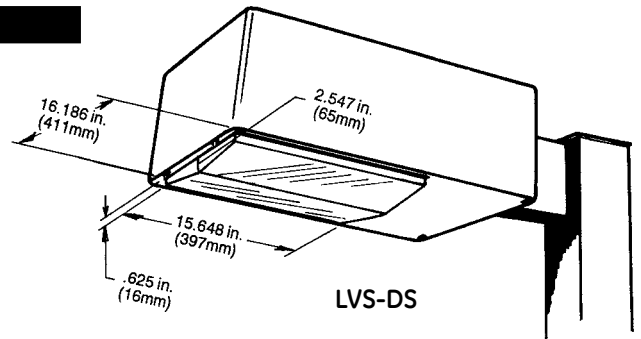

POLYCARBONATE VANDAL SHIELD

- **LVS-DMA**
  For use with Dimension™ (except **DMS**) and Decashield® 1000 luminaires only.
- **LVS-DMA001**
  For use with SAG glass only, Dimension (except **DMS**)
- **LVS-DS** (400 watt Max.)
- **LVS-SP**