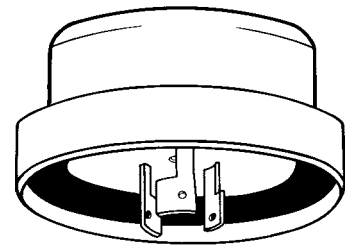

SITELIGHTER ACCESSORIES

REFER TO ACCESSORY INDEX TO MATCH ACCESSORY WITH PRODUCT.
ILLUSTRATIONS SHOWN ARE TYPICAL REPRESENTATIONS.

SHORTING CAP (With standard three-prong plug)

- SCCL-PECTL

SCCL-PECTL

TOP TENON – ROUND AND SQUARE POLES

Order luminaire with "R" choice for mounting

- D4TA** - R-SGL - Single luminaire
- D4TA** - R-D90 - Double at 90°
- D4TA** - R-D180 - Double at 180°
- D4TA** - R-T90 - Triple at 90°
- D4TA** - R-Q90 - Quad at 90°

Substitute color of luminaire for ** in Ordering Number.

Example: DB = Dark Bronze (Standard)
See product pages.

NOTE: Does not require round pole adapter.
For flat top luminaire add "F" to the Ordering Number