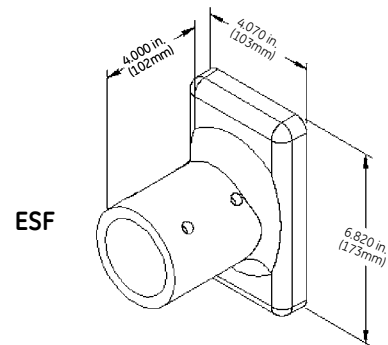

## EXTERNAL SLIPFITTER

Select "R" option (Decashield 1000 and Dimension luminaires) when choosing ordering number for luminaire

- **ESF2BL**  
Black for 2-inch (51mm) (2.375-inch [60mm] maximum OD) pipe
- **ESF1BL**  
Black for 1 1/4-inch (32mm) (1.66-inch [42mm] maximum OD) pipe
- **ESF2DB**  
Dark Bronze for 2-inch (51mm) (2.375-inch [60mm] maximum OD) pipe
- **ESF1DB**  
Dark Bronze for 1 1/4-inch (32mm) (1.66-inch [42mm] maximum OD) pipe
- **ESFDB -CHMX**  
Dark Bronze for 2-inch (51mm) (2.375-inch [60mm] maximum OD) pipe