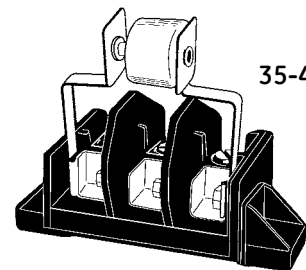

LINE SURGE PROTECTOR, EXPULSION TYPE

- **35-411749R01**
  Can be added to many fixture terminal boards.
  (Terminal Board not included.)

35-411749R01

MOUNTING BRACKET (For PE)

- **MB-PECTL**
  With locking-type receptacle for use with photoelectric control
  (Remove bracket to use with conduit.)

MB-PECTL