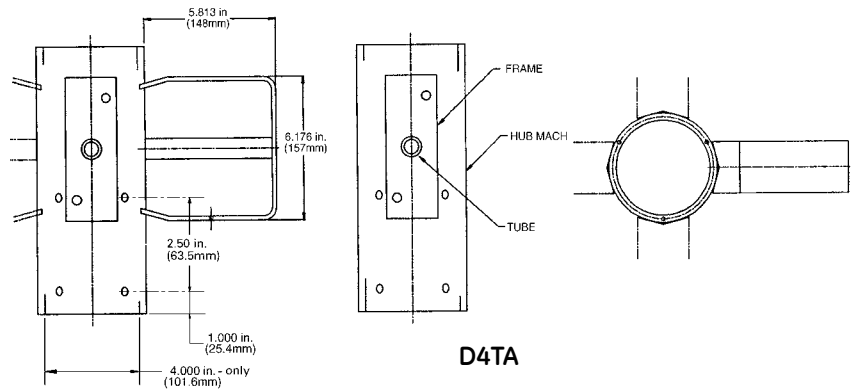

WALL MOUNTING PLATE

1. WMPBL-DS
     Black
   - WMPDB-DS
     Dark Bronze
   - WMPDB-SP (Decashield 175)
     Dark Bronze
2. **Fits**
   DCD & DCF, DSMT
   DKA & DSA
   Criterion with arm

WMPBL-DS
WMPDB-DS
(Not for use
with outlet box)