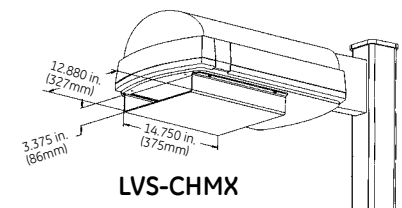

SITELIGHTER ACCESSORIES

REFER TO ACCESSORY INDEX TO MATCH ACCESSORY WITH PRODUCT.
ILLUSTRATIONS SHOWN ARE TYPICAL REPRESENTATIONS.

EXTERNAL LIGHT SHIELD (Continued)

- ELS-CHMXDKBZ
- ELS-CVMXDKBZ
- ELS-CVLXDKBZ

Shields are painted dark bronze (other colors available to match fixture).

EXTERNAL SLIPFITTER

Select "R" option (Decashield 1000 and Dimension luminaires) when choosing ordering number for luminaire

- **ESF2BL**
  Black for 2-inch (51mm) (2.375-inch [60mm] maximum OD) pipe
- **ESF1BL**
  Black for 1 1/4-inch (32mm) (1.66-inch [42mm] maximum OD) pipe
- **ESF2DB**
  Dark Bronze for 2-inch (51mm) (2.375-inch [60mm] maximum OD) pipe
- **ESF1DB**
  Dark Bronze for 1 1/4-inch (32mm) (1.66-inch [42mm] maximum OD) pipe
- **ESFDB -CHMX**
  Dark Bronze for 2-inch (51mm) (2.375-inch [60mm] maximum OD) pipe

EXTERNAL VANDAL SHIELD

- LVS-CVMX
- LVS-CHMX

LVS-CHMX

INTERNAL SHIELD

- ILS-CVLX
- ILSFWT-CHMX
  (For Forward Throw Reflector)