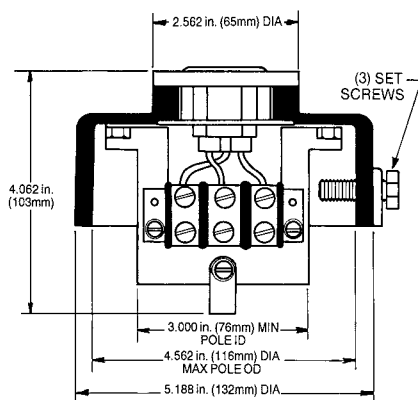

POLE TOP ADAPTER (For PE Receptacle)

- **PTA-PECTL**

PTA-PECTL