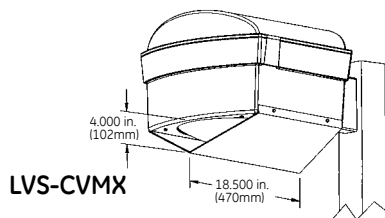

EXTERNAL VANDAL SHIELD

- LVS-CVMX
- LVS-CHMX

LVS-CVMX