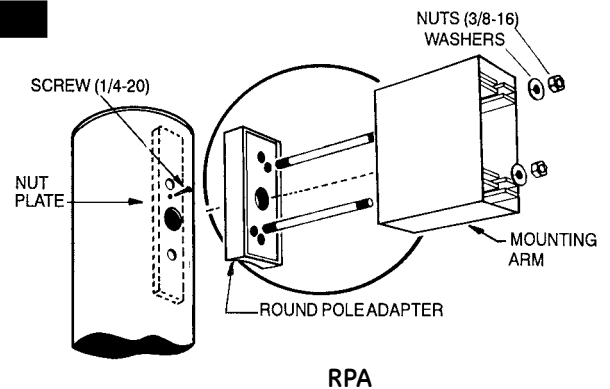

## POLYCARBONATE VANDAL SHIELD

- **LVS-DMA**  
For use with Dimension™ (except **DMS**) and Decashield® 1000 luminaires only.
- **LVS-DMA001**  
For use with SAG glass only, Dimension (except **DMS**)
- **LVS-DS** (400 watt Max.)
- **LVS-SP**

## ROUND POLE ADAPTER

Substitute color of luminaire for \*\* in Ordering Number.  
See product pages.

- **RPA\*\*-DS** (For Decashield 400, 1000, Dimension 400, 1000)  
For 3.5 to 4.5-inch (89 to 114mm) OD poles
- **RPA\*\*-DS002** (For Decashield 400, 1000, Dimension 400, 1000)  
For 4.0 to 6.0-inch (102 to 152mm) OD poles
- **RPA\*\*-DC** (For Decasphere)  
For 3.5 to 4.5-inch (89 to 114mm) OD poles
- **RPA\*\*-SP** (For Decashield 175)  
For 3.5 to 4.5-inch (89 to 114mm) OD poles