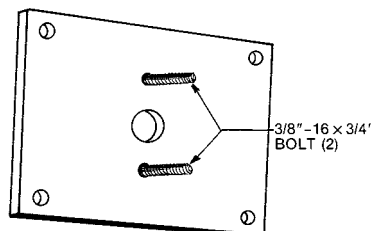

SITELIGHTER ACCESSORIES

REFER TO ACCESSORY INDEX TO MATCH ACCESSORY WITH PRODUCT.
ILLUSTRATIONS SHOWN ARE TYPICAL REPRESENTATIONS.

SHORTING CAP (With standard three-prong plug)

- SCCL-PECTL

TOP TENON – ROUND AND SQUARE POLES

Order luminaire with "R" choice for mounting

- D4TA** - R-SGL - Single luminaire
- D4TA** - R-D90 - Double at 90°
- D4TA** - R-D180 - Double at 180°
- D4TA** - R-T90 - Triple at 90°
- D4TA** - R-Q90 - Quad at 90°

Substitute color of luminaire for ** in Ordering Number.

Example: DB = Dark Bronze (Standard)
See product pages.

NOTE: Does not require round pole adapter.
For flat top luminaire add "F" to the Ordering Number

WALL MOUNTING PLATE

1. WMPBL-DS
     Black
   - WMPDB-DS
     Dark Bronze
   - WMPDB-SP (Decashield 175)
     Dark Bronze
2. **Fits**
   DCD & DCF, DSMT
   DKA & DSA
   Criterion with arm

WMPBL-DS
WMPDB-DS
(Not for use
with outlet box)

WMPDB-SP