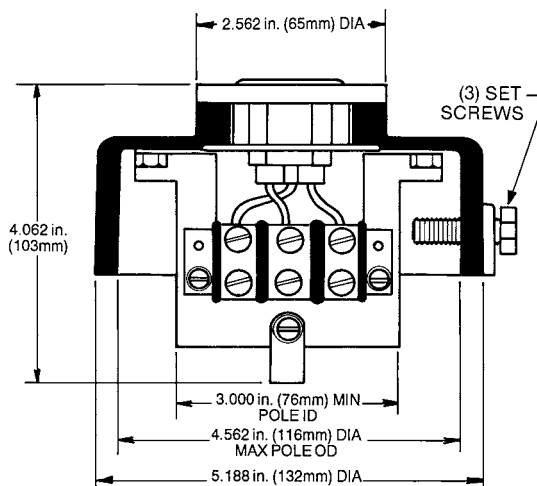

SITELIGHTER ACCESSORIES

REFER TO ACCESSORY INDEX TO MATCH ACCESSORY WITH PRODUCT.
ILLUSTRATIONS SHOWN ARE TYPICAL REPRESENTATIONS.

PHOTOELECTRIC CONTROL

- **PEC0TL**
  120, 208, 240, 277, Multivolt—Turn and Lock
- **PEC1TL**
  120 volt—Turn and Lock
- **PEC5TL**
  480 volt—Turn and Lock
- **PECDTL**
  250 - 400 volt—Turn and Lock

POLE TOP ADAPTER (For PE Receptacle)

- **PTA-PECTL**

POLE TOP TENON ADAPTER—ROUND

Not available for SPM-175 luminaires.

- **PTTARS000DKBZ**
  Dark Bronze—Single luminaire
- **PTTARD090DKBZ**
  Dark Bronze—Double at 90°
- **PTTARD180DKBZ**
  Dark Bronze—Double at 180°
- **PTTART090DKBZ**
  Dark Bronze—Triple at 90°
- **PTTART120DKBZ**
  Dark Bronze—Triple at 120°
- **PTTARQ090DKBZ**
  Dark Bronze—Quad at 90°

NOTE: Must order round pole adapter separately (RPADB-DS or RPABL-DS).