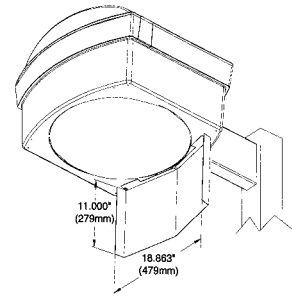

ELS-CVLXDKBZ

Shields are painted dark bronze (other colors available to match fixture).

EXTERNAL SLIPFITTER

Select "R" option (Decashield 1000 and Dimension luminaires) when choosing ordering number for luminaire

- **ESF2BL**
  Black for 2-inch (51mm) (2.375-inch [60mm] maximum OD) pipe
- **ESF1BL**
  Black for 1 1/4-inch (32mm) (1.66-inch [42mm] maximum OD) pipe
- **ESF2DB**
  Dark Bronze for 2-inch (51mm) (2.375-inch [60mm] maximum OD) pipe
- **ESF1DB**
  Dark Bronze for 1 1/4-inch (32mm) (1.66-inch [42mm] maximum OD) pipe
- **ESFDB -CHMX**
  Dark Bronze for 2-inch (51mm) (2.375-inch [60mm] maximum OD) pipe