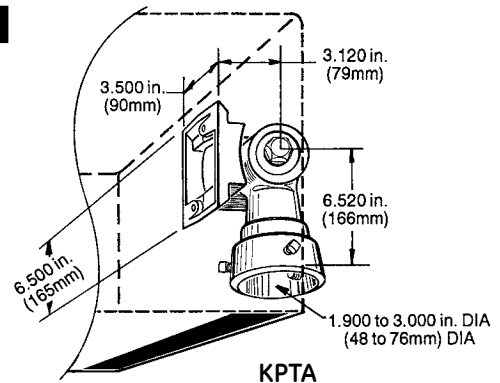

## KNUCKLE POLE TOP ADAPTER

Select "R" option (Decashield 400 luminaire) or "R" mounting (Decashield 1000 and Dimension luminaires) when choosing ordering number for luminaire.

- **KPTABL-DS**  
Black
- **KPTADB-DS**  
Dark Bronze