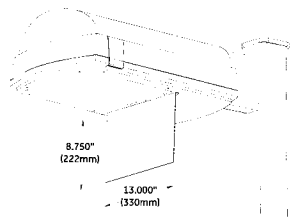

SITELIGHTER ACCESSORIES

REFER TO ACCESSORY INDEX TO MATCH ACCESSORY WITH PRODUCT.
ILLUSTRATIONS SHOWN ARE TYPICAL REPRESENTATIONS.

EXTERNAL LIGHT SHIELD (Continued)

- ELS-CHMXDKBZ
- ELS-CVMXDKBZ
- ELS-CVLXDKBZ

ELS-CHMXDKBZ