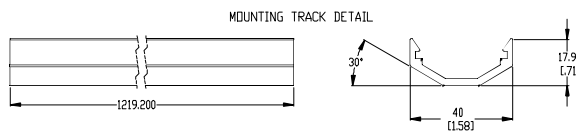

ORDER CODE	SKU	DESCRIPTION
62196	LWW1-MD12-110-827	GE LED Wall Washer, Cove MD Fixture, 12.6in. (320mm), 2700K
65448	LWW1-MD12-110-830	GE LED Wall Washer, Cove MD Fixture, 12.6in. (320mm), 3000K
65449	LWW1-MD12-110-840	GE LED Wall Washer, Cove MD Fixture, 12.6in. (320mm), 4000K
62204	LWW1-MD12-012-827	GE LED Wall Washer, Wall Grazer MD Fixture, 12.6in. (320mm), 2700K
65446	LWW1-MD12-012-830	GE LED Wall Washer, Wall Grazer MD Fixture, 12.6in. (320mm), 3000K
62205	LWW1-MD12-012-840	GE LED Wall Washer, Wall Grazer MD Fixture, 12.6in. (320mm), 4000K
62206	LWW1-MD12-030-827	GE LED Wall Washer, Wall Washer MD Fixture, 12.6in. (320mm), 2700K
65447	LWW1-MD12-030-830	GE LED Wall Washer, Wall Washer MD Fixture, 12.6in. (320mm), 3000K
62207	LWW1-MD12-030-840	GE LED Wall Washer, Wall Washer MD Fixture, 12.6in. (320mm), 4000K

ORDER CODE	SKU	DESCRIPTION
62191	LWW1-HD12-110-827	GE LED Wall Washer, Cove HD Fixture, 12.6in. (320mm), 2700K
62192	LWW1-HD12-110-830	GE LED Wall Washer, Cove HD Fixture, 12.6in. (320mm), 3000K
62195	LWW1-HD12-110-840	GE LED Wall Washer, Cove HD Fixture, 12.6in. (320mm), 4000K
62199	LWW1-HD12-012-827	GE LED Wall Washer, Wall Grazer HD Fixture, 12.6in. (320mm), 2700K
65444	LWW1-HD12-012-830	GE LED Wall Washer, Wall Grazer HD Fixture, 12.6in. (320mm), 3000K
62200	LWW1-HD12-012-840	GE LED Wall Washer, Wall Grazer HD Fixture, 12.6in. (320mm), 4000K
62202	LWW1-HD12-030-827	GE LED Wall Washer, Wall Washer HD Fixture, 12.6in. (320mm), 2700K
65445	LWW1-HD12-030-830	GE LED Wall Washer, Wall Washer HD Fixture, 12.6in. (320mm), 3000K
62203	LWW1-HD12-030-840	GE LED Wall Washer, Wall Washer HD Fixture, 12.6in. (320mm), 4000K

DRAWN BY: RJB
DATE: June 2012

THIS DOCUMENT IS AN UNCONTROLLED DOCUMENT FOR REFERENCE ONLY

DRAWING DESCRIPTION		UNITS OF MEASURE
GE LED Wall Washer		MM
DRAWING NUMBER	REVISION	
LIFE CYCLE STATUS	SCALE 1:1 or Noted	
SIZE	SHEET	