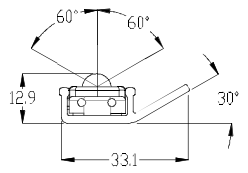

MOUNTING TRACK

1219.4 (4 ft)

INSTALLED
DETAIL

ORDER CODE	SKU	DESCRIPTION
65456	NLI-140-827	GE LED Accent Lighting, 2700K 2 LED Modules
65457	NLI-140-830	GE LED Accent Lighting, 3000K 2 LED Modules
65458	NLI-140-840	GE LED Accent Lighting, 4000K 2 LED Modules
65459	NLI-MT48/0	GE LED Accent Lighting, 48in Mounting Track