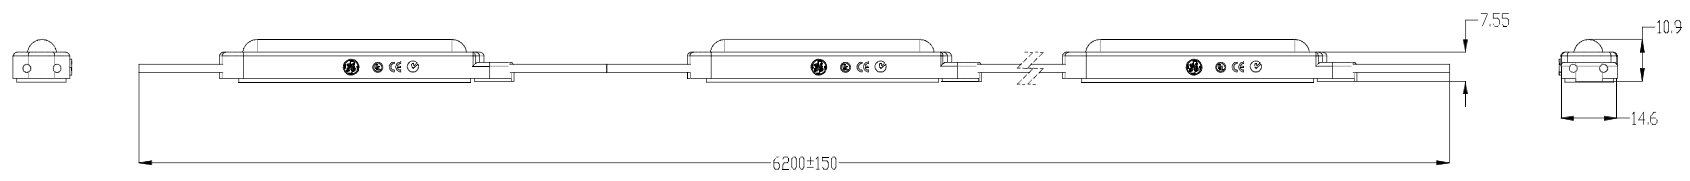

MOUNTING TRACK

1219.4 (4 ft)

INSTALLED
DETAIL

ORDER CODE	SKU	DESCRIPTION
65456	NLI-140-827	GE LED Accent Lighting, 2700K 2 LED Modules
65457	NLI-140-830	GE LED Accent Lighting, 3000K 2 LED Modules
65458	NLI-140-840	GE LED Accent Lighting, 4000K 2 LED Modules
65459	NLI-MT48/0	GE LED Accent Lighting, 48in Mounting Track