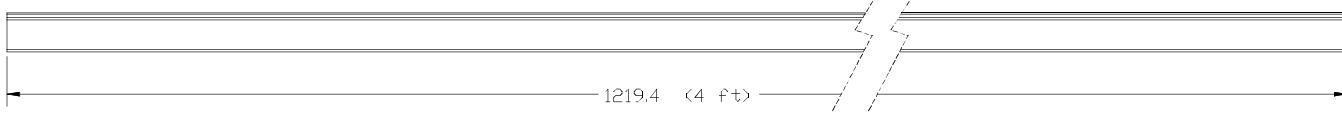

MOUNTING TRACK

1219.4 (4 ft)

INSTALLED
DETAIL

ORDER CODE	SKU	DESCRIPTION
65456	NLI-140-827	GE LED Accent Lighting, 2700K 2 LED Modules
65457	NLI-140-830	GE LED Accent Lighting, 3000K 2 LED Modules
65458	NLI-140-840	GE LED Accent Lighting, 4000K 2 LED Modules
65459	NLI-MT48/0	GE LED Accent Lighting, 48in Mounting Track