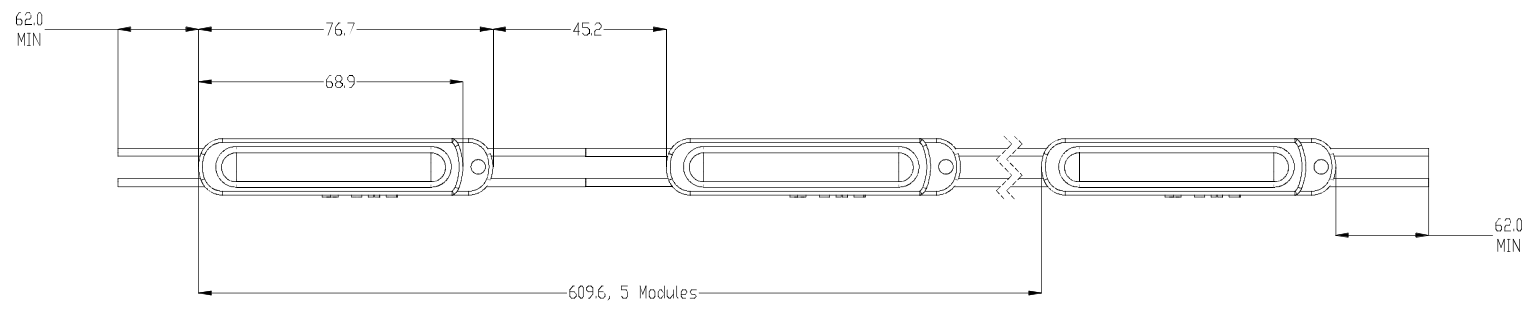

MOUNTING TRACK

1219.4 (4 ft)

INSTALLED
DETAIL

ORDER CODE	SKU	DESCRIPTION
65456	NLI-140-827	GE LED Accent Lighting, 2700K 2 LED Modules
65457	NLI-140-830	GE LED Accent Lighting, 3000K 2 LED Modules
65458	NLI-140-840	GE LED Accent Lighting, 4000K 2 LED Modules
65459	NLI-MT48/0	GE LED Accent Lighting, 48in Mounting Track

This is An Uncontrolled Document
Provided for Reference Only

GE Lighting Solutions, LLC
 1975 Noble Road
 Cleveland, Ohio 44112 USA
www.gelighting.com

DRAWING DESCRIPTION GE LED Accent Lighting		UNITS OF MEASURE MM
DRAWN BY RJB	DATE April 2012	REVISION
LIFE CYCLE STATUS		SHEET
SCALE 1:1 or listed		SIZE