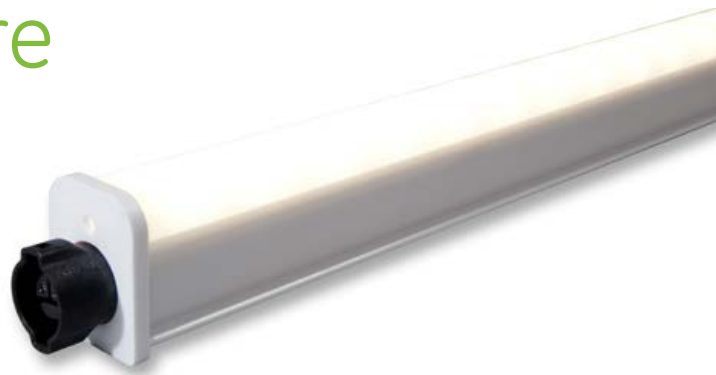

Batten LED Luminaire

Utility Lighting and More.

The new **Batten LED Luminaire** gives you more performance in tight, demanding situations where utilitarian light is required. The GE Batten is suitable for mounting in any ambient application space and its unique design makes it ideal to mount individually, or run in a continuous row.

More Lighting Performance

- Maximizes coverage through wide, uniform Lambertian light distribution
- Extruded plastic design protects against moisture, dust and damage
- No decrease of light output in cold settings—as can happen with fluorescent
- Can be used in -40°C to 60°C (-40°F to 140°F)
- Lumen Output: 400 lumens/foot
- 50,000-hour rated life
- Color Temperatures: 7100K, 5000K, 4000K, 3000K
- Sizes: 2ft, 4ft, 8ft

More Savings on Installation and Operation

- Installation is fast and easy with mounting clips
- Integrated power supply eliminates separate drivers
- Easily daisy chain (jumper wire & end-to-end) up to 40 feet of product
- Energy Consumption: 4.5 System watts/ft
- Input Voltage: 120-277V
- Damp Rated
- IP66 Tested