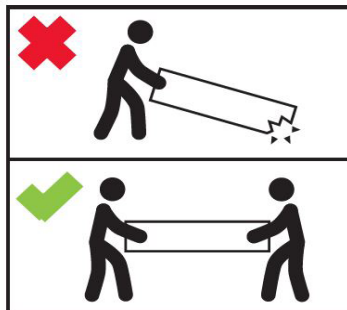

WARNING

RISK OF FALL:

- Do not install damaged or compromised product
- Follow installation instruction

Note:

To ensure that all product is in working and aesthetic condition, product shall be maintained in original packaging, in an environment protected from contact with water, dramatic change in humidity, or dramatic change in temperature. Do not remove product from packaging, including the pallets, until product is ready to be installed by a trained professional.

General Care

Handle carefully

Rough handling may result in the misalignment of features or damage to the edgelit optic. This may compromise both the performance and aesthetics of the product.

Do not stack other goods on pallets

The packaging was not designed to support unrelated goods. Do not double-stack pallets.

Do not allow impact to the side of the pallet or individual product

This may cause damage to the open or unopened product.

Do not drop boxes

2 individuals may be necessary to securely lift and move the individual packaging. Do not use additional tools or machinery.

Do not lean, store vertically, or stand product on end

Improper storage will result in damage to the fixture. Be sure to protect the ends of the fixture from damage.