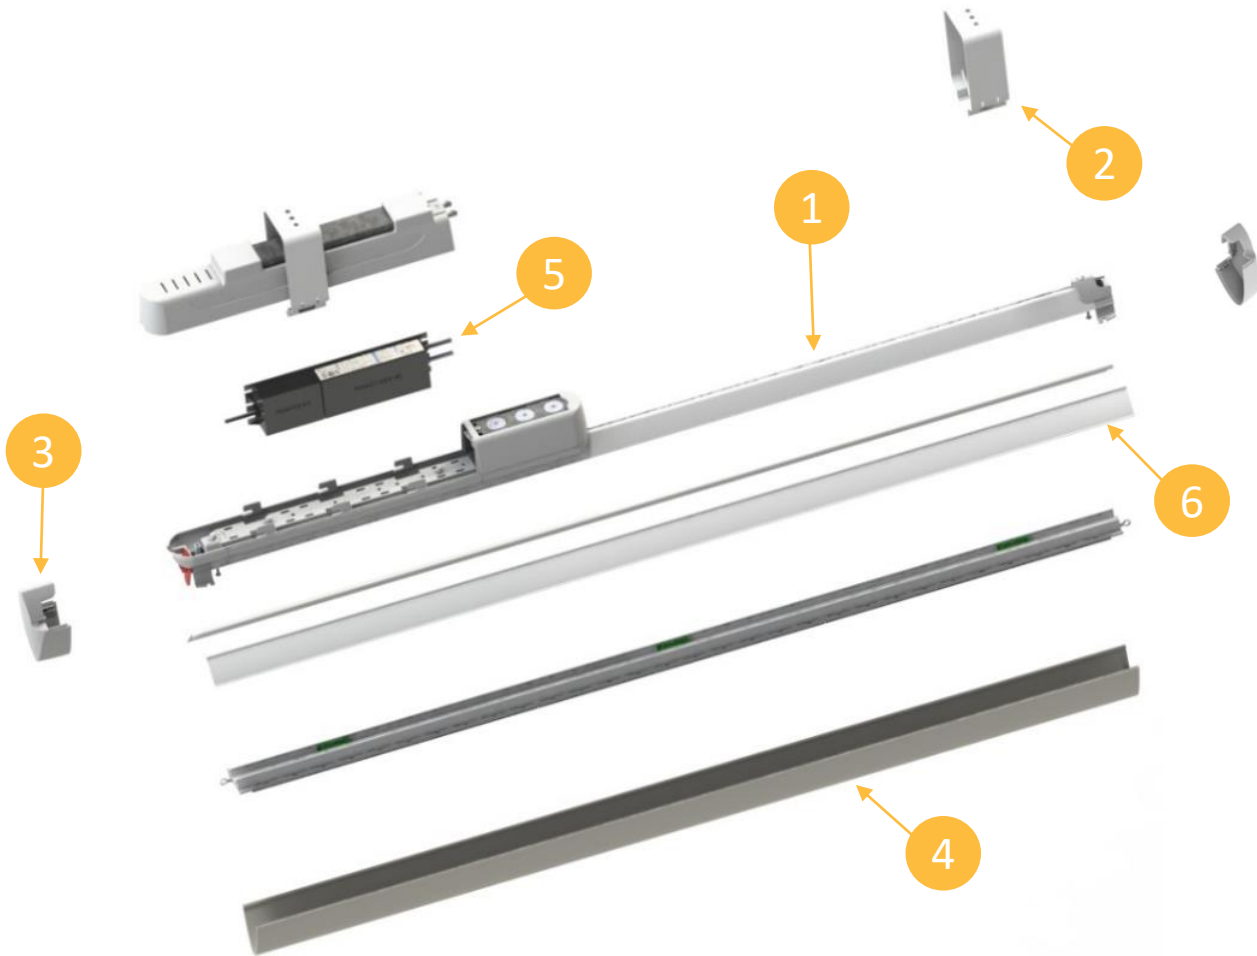

Replacement Parts

Lumination™ LED Luminaire
- LUS Series

Reference number	Description	Page Number
1	Light Engine	2
2	Brackets	5
3	Caps	4
4	Lens	5
5	Power Supply	6
6	Reflector	7
7	Starter Kit	8

Replacement LUS Light Engines 4ft