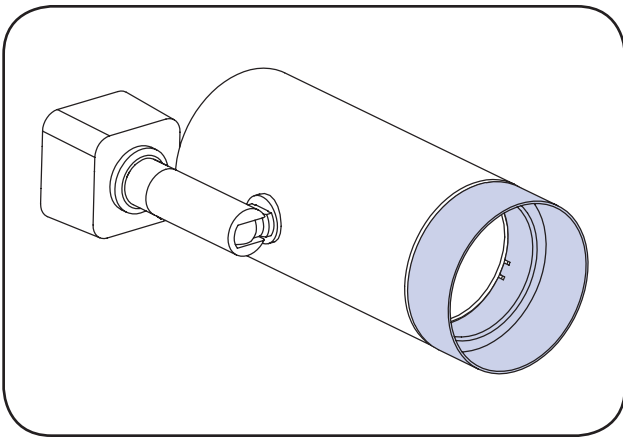

### SAVE THESE INSTRUCTIONS

For future reference when adding fixtures or changing the track configuration.

## Installation of Snout on the LTC Track Light

**1** Begin with fixture disconnected from the track.

**2** Gently slide the snout into the front of the fixture with the smaller diameter down.

**3** The snout is secure when it is fully seated in the fixture.