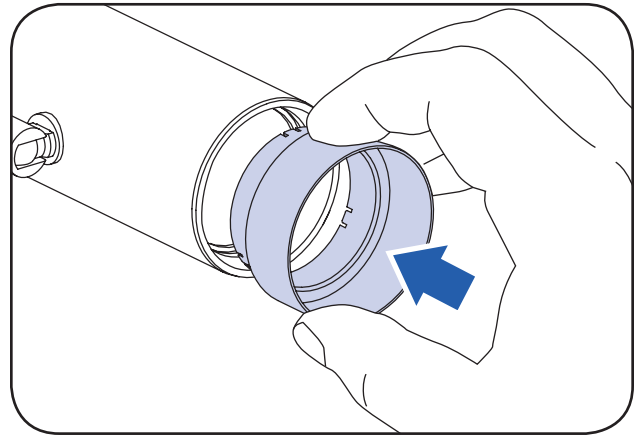

## IMPORTANT SAFETY INSTRUCTIONS

When installing or using this track system, basic safety precautions should always be followed, including the following:

- Read all instructions
- Do not install this track in damp or wet locations.
- Do not cut any track sections.
- Do not install any part of a track system less than 5 feet above the floor.
- Do not install any luminaire assembly closer than 6 inches from any curtain, or similar combustible material.
- Disconnect electrical power before adding to or changing the configuration of the track.
- Do not attempt to energize anything other than lighting track luminaires on the track. To reduce the risk of fire and electric shock, do not attempt to connect power tools, extension cords, appliances, and the like to the track.
- Do not connect a track to more than one branch circuit unless the track is constructed so that it can be used with more than one branch circuit. Check with a qualified electrician. Although the track lighting system may seem to operate acceptably, a dangerous overload of the neutral may occur and result in a risk of fire.

### SAVE THESE INSTRUCTIONS

For future reference when adding fixtures or changing the track configuration.

## Installation of Snout on the LTC Track Light

**1** Begin with fixture disconnected from the track.

**2** Gently slide the snout into the front of the fixture with the smaller diameter down.

**3** The snout is secure when it is fully seated in the fixture.