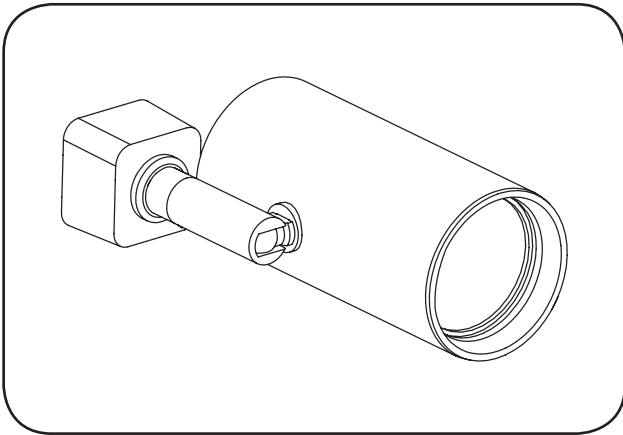

Installation of Snout on the LTC Track Light

1 Begin with fixture disconnected from the track.