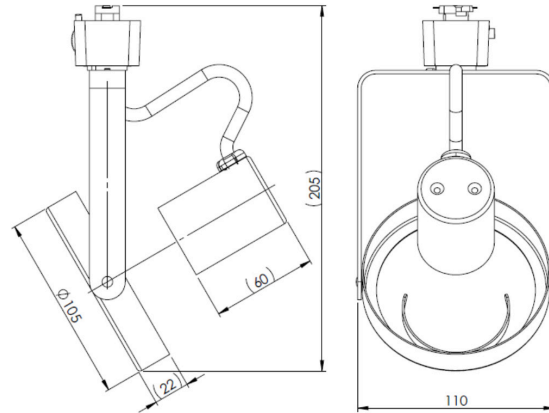

Lumination™ LED Luminaires

LED Track Light

LTP Track Par Lamp Holder Series

Project name _____

Date _____

Type _____

Product Description:

Lumination™ LTP Series Track Lights provide maximum lateral swivel to obtain the perfect aim for any application. Installation is easy with the LTP Series, clip the lamp into a ring or load through the front ring. The firm yoke holds the fixture firmly in place. Lamp is not supplied.

Targeted Performance Summary:

Socket: E26 Medium Skirted Base

Lamp: PAR30 or PAR38 (Not included)

Input Voltage: 120V

Max Watts: 250W for PAR38, 75W for PAR30

Limited Warranty: 5 years

Available on QuickShip

Listings:  a product of 

Product Dimensions:

PAR30

PAR38

Ordering Information

L TP --- --- A 1 --- ---

FAMILY	PRODUCT TYPE	FIXTURE TYPE	PAR SIZE	GENERATION	VOLTAGE	MOUNTING	FINISH
L = Indoor	TP = Track PAR	GP = Gimbal FP = Front Replacing	30 = PAR 30 38 = PAR 38	A = 1st Generation	1 = 120V	G1 = Global 1-Circuit J1 = Juno 1-Circuit L1 = Lightolier	WHITE = White BLCK = Black SLVR = Silver JUWH = Matte White (Only for Juno Tracks)