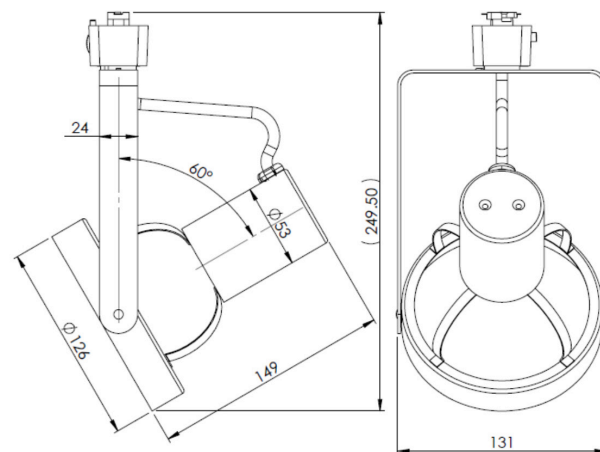

Lumination™ LED Luminaires

LED Track Light

LTP Track Par Lamp Holder Series

Project name _____

Date _____

Type _____

Product Description:

Lumination™ LTP Series Track Lights provide maximum lateral swivel to obtain the perfect aim for any application. Installation is easy with the LTP Series, clip the lamp into a ring or load through the front ring. The firm yoke holds the fixture firmly in place. Lamp is not supplied.

Targeted Performance Summary:

Socket: E26 Medium Skirted Base

Lamp: PAR30 or PAR38 (Not included)

Input Voltage: 120V

Max Watts: 250W for PAR38, 75W for PAR30

Limited Warranty: 5 years

Available on QuickShip

Listings:  a product of 

Product Dimensions:

PAR30

PAR38

Ordering Information

L TP --- --- A 1 --- ---

FAMILY	PRODUCT TYPE	FIXTURE TYPE	PAR SIZE	GENERATION	VOLTAGE	MOUNTING	FINISH
L = Indoor	TP = Track PAR	GP = Gimbal FP = Front Replacing	30 = PAR 30 38 = PAR 38	A = 1st Generation	1 = 120V	G1 = Global 1-Circuit J1 = Juno 1-Circuit L1 = Lightolier	WHITE = White BLCK = Black SLVR = Silver JUWH = Matte White (Only for Juno Tracks)