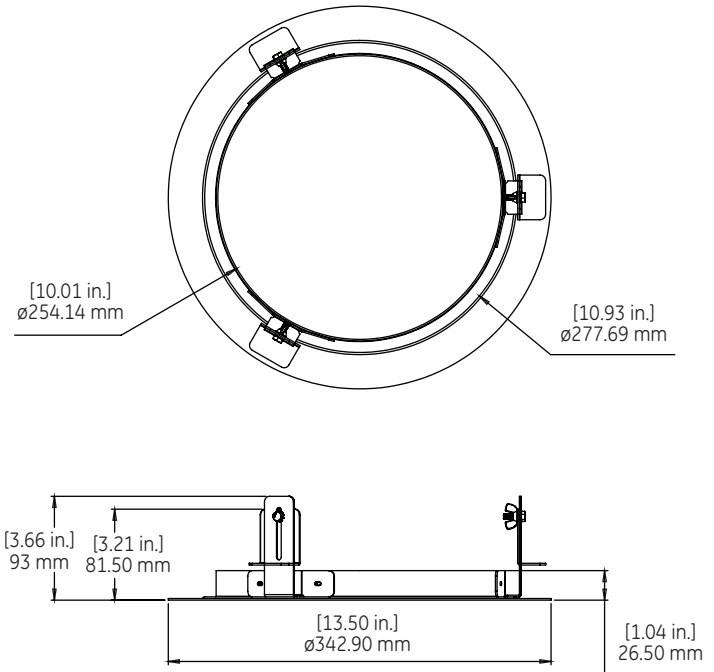

Lumination™ LED Luminaires

Retrofit Commercial Downlights Adapter Ring

Project name _____

Date _____

Type _____

Product Description:

The adapter ring is the perfect solution to retrofit a 12" aperture downlight with any of the GE Lumination brand 10" downlight fixtures. The adapter ring easily installs in the ceiling with thumb screws for quick installation.

Targeted Performance Summary:

Compatible Fixtures: RC10

Hole Diameter: 11.7" – 12.3"

Product Dimensions:

Ordering Information:

SKU	Material Description	Product Description
93030117	A12RC10RSDPA	12" ADAPTER RING, CLEAR ALZAK FINISH
93030118	A12RC10RPTWT	12" ADAPTER RING, WHITE PAINTED FINISH