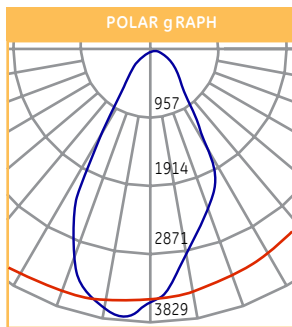

4000 Lumen LED Module

Candlepower Summary

Angle	Candela	Zone Lumens
0	927	
5	973	
10	966	85
20	815	223
30	346	261
40	44	134
50	8	59
60	6	38
70	2	15
80	0	2
90	0	-

Multiple unit Foot-Candles

Distance from ceiling in feet	2' from wall						3' from wall					
	2'		3'		3'		3'		4'			
	1	2	1	2	1	2	1	2	1	2	1	2
1	70	72	70	51	46	51	19	19	19	16	14	16
2	93	95	93	67	64	67	40	40	40	32	31	32
3	85	88	85	64	61	64	44	45	44	36	35	36
4	75	78	75	56	57	56	42	43	42	35	34	35
5	61	63	61	46	48	46	40	42	40	33	33	33
6	47	50	47	37	38	37	38	39	38	30	31	30
7	38	40	38	31	32	31	34	35	34	27	28	27
8	31	32	31	26	27	26	30	31	30	25	25	25
9	26	27	26	22	23	22	26	27	26	22	22	22
10	23	24	23	20	22	20	24	25	24	21	21	21

Product Specifications:

Ratings:

- Operating temperature: -20°C to +35°C
- Storage temperature: -40°C to +70°C
- Surge protection: ANSI C82.77-5 compliant
- Environmental: RoHS compliant

Construction:

- 16 gauge galvanized steel housing
- 0.032" thick ribs resist dents during transportation and installation
- Custom engineered heat sinks for passive cooling at all lumen options
- Galvanized steel junction box with multiple 1/2" trade-size knockouts

Installation:

- Universal mounting brackets with over 3" of vertical adjustment accommodate several types of hanger bars
- Accommodates ceilings up to 1.5" thick
- Mount in T-bar grid or drywall ceilings
- LED module twists in at time of trim installation, preventing damage to module during ceiling installation. Refer to Installation Guide for proper installation procedures if self-installing.

Optical System:

- Custom engineered reflectors for precise beam distributions and 45° cutoff to light source and source image
- Self-flanged design with white painted or reflector-matching trim
- Standard semi-diffuse finish for ideal combination of optical efficiency and low glare

Electrical System:

- Class 2 LED Drivers
- ILED module for exceptional performance and tool-free upgradeability
- Standard 0-10V dimming, high efficiency drivers
- Thermal protection feature in module protects LEDs from overheating in abnormal conditions
- Wireless networking & sensing: ZigBee Wireless Daintree-enabled with no sensor - Controls Option TQ

For more information and access to all of our resources, including our design tool visit: www.products.CurrentByGE.com

All trademarks are the property of their respective owners. Information provided is subject to change without notice. All values are design or typical values when measured under laboratory conditions. Current, powered by GE is a business of the General Electric Company.
© 2019 GE.