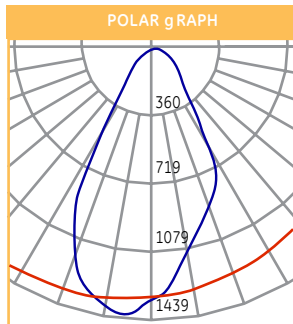

1500 Lumen LED Module

Candlepower Summary

Angle	Candela	Zone Lumens
0	927	
5	973	
10	966	85
20	815	223
30	346	261
40	44	134
50	8	59
60	6	38
70	2	15
80	0	2
90	0	-

Multiple unit Foot-Candles

Distance from ceiling in feet	2' from wall						3' from wall					
	2'			3'			3'			4'		
	1	2	3	1	2	3	1	2	3	1	2	3
1	26	27	26	19	17	19	7	7	7	6	5	6
2	35	36	35	25	24	25	15	15	15	12	11	12
3	32	33	32	24	23	24	17	17	17	13	13	13
4	28	29	28	21	21	21	16	16	16	13	13	13
5	23	24	23	17	18	17	15	16	15	12	12	12
6	18	19	18	14	14	14	14	14	14	11	12	11
7	14	15	14	11	12	11	13	13	13	10	10	10
8	11	12	11	10	10	10	11	11	11	9	9	9
9	10	10	10	8	8	8	10	10	10	8	8	8
10	9	9	9	8	8	8	9	9	9	8	8	8