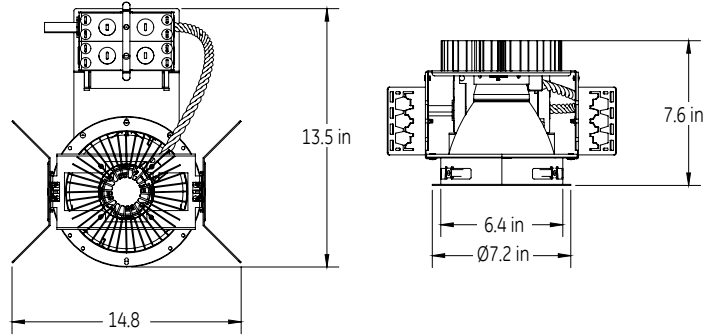

Product Dimensions:

DI6R

Performance Summary:

- Distribution Patterns:** Wall Wash
- Input Voltage:** 120V, 277V, 347V
- Standard Dimming Controls:** 0-10V or Phase Dimming to 10%
- CCT:** 3500K, 4000K
- CRI:** 90
- Color Consistency:** 4 Step MacAdam Ellipse
- Lifetime Rating:** L85 @ 50,000 hours; TriGain™ L70 @ 60,000 hrs (MLT modules)
- Input Frequency (Hz):** 60Hz
- Power Factor:** >0.9
- Mounting Options:** Hanger bars for grid or drywall ceilings (ordered separately under Accessories)
- Weight:** 6.1 lb
- IC Rating:** Non-IC Rated
- Limited Warranty:** 5 years system
- Files Available:** LM79, LM80, IES, Revit