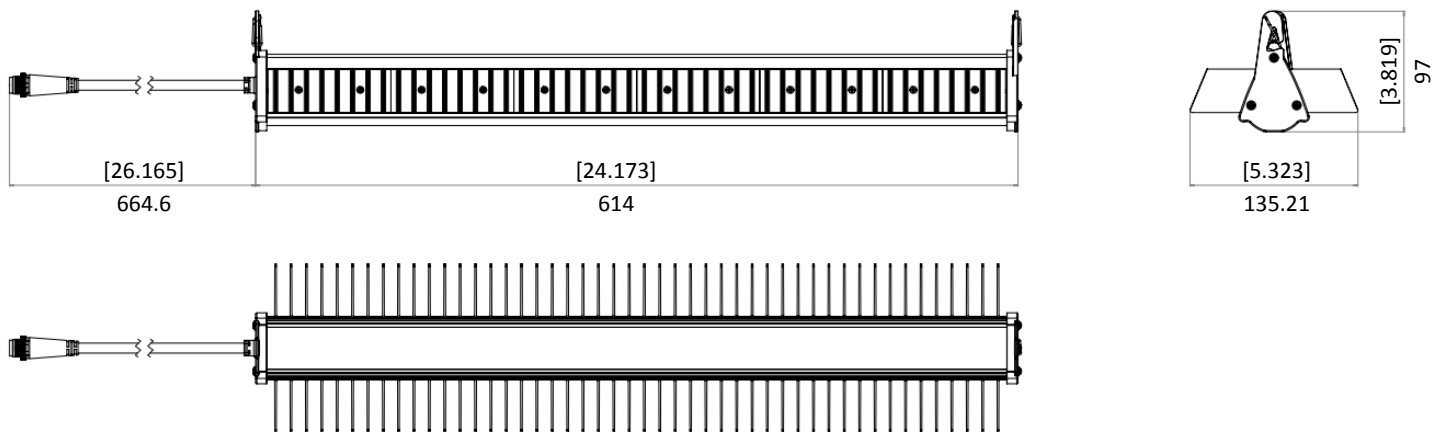

Product Information

Model Number	Description	Growth Type	Electrical Power (W)	PPF ($\mu\text{mol/s}$)	Efficacy ($\mu\text{mol/J}$)	Package Quantity
93067254	GEHR3007M-N120CH-PPR-1	Reproductive	195	550	2.8	4pcs / box
93067255	GEHR3007M-N120CH-PPB-1	Balance	195	525	2.7	4pcs / box

Accessories

SKU	Description	Long Description	Package Quantity
93064969	GEPSC070-210G-ADFNA	120V-240V, 210W Driver	1pc
93067607	GECA30A14-AA06B	Extension cable for Rosary 6 feet, UL	32pcs / box
93067608	GECA30A14-AA12B	Extension cable for Rosary 12 feet, UL	16pcs / box

Mechanical Outline Dimensions in [inches]. Metric equivalent mm.

Distributed by