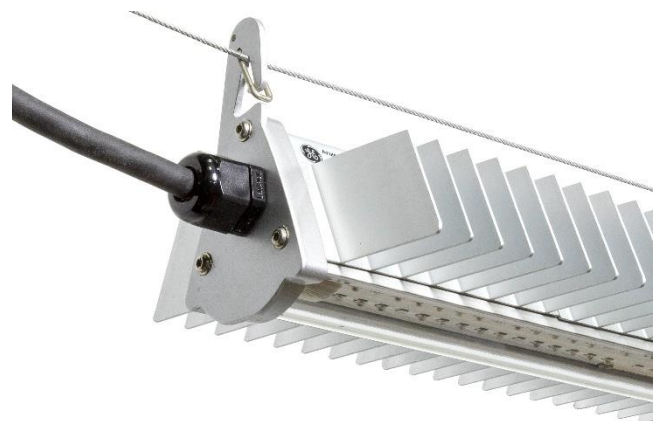

### Greenhouses and Indoor Farms

**Arize Element™** Top lighting is a LED growing system designed to enhance Greenhouse and Indoor farming. The system delivers high light output with less heat than a HID (HPS or MH) system and provides the perfect spectrum to grow efficiently year-round.

### Optimized Growth

- **Purple for Plants:** A mix of red and blue successfully targets plants to allow for photosynthesis and maximum absorption of light
- **Pink for Harvesting:** Mix of colored light tuned and optimized to allow ideal growth conditions and workers to monitor plant quality
- **White for Architecture:** This broad spectrum allows workers to monitor growth while highlighting the plant's beauty

### Features

- High efficiency LED design, up to 2.8 $\mu$ mol/J
- Low weight and novel hanging feature makes installation easier and less costly
- Modular design allows for LED fixture or power supply to be replaced independently
- Footprint and installation method minimizes shadowing allowing more sunlight to enter
- IP66 & UL wet rated
- Operating Environment: 0°C to +40°C
- L90/36,000 hours per TM-21
- 5 year limited warranty
- Negligible heat radiation when compared to HID fixture
- Impact resistant design made of polycarbonate and aluminum