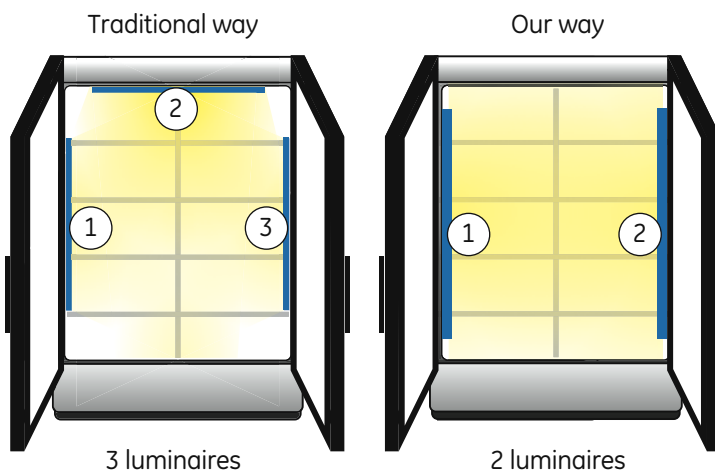

Product Details

The innovative Immersion Elite French Door solution allows:

- The use of only 2 door-mounted vertical luminaires, instead of the traditional two vertical plus one canopy.
- Significantly less material and time required for in-store door retrofits.
- Breathtaking 85 CRI light uniformity across entire door face, using a fraction of the energy.

Certifications/Markings

UL, CSA, NSF, CE, IP65 rated

Product Dimensions

Length of bar	L1 inch (mm)	L2 inch (mm)	W1 inch (mm)
48"	46.2" (1,174.7 mm)	46.7" (1,187.7 mm)	0.99" (25.1 mm)
60"	58.1" (1,475.4 mm)	58.6" (1,488.5 mm)	0.99" (25.1 mm)
67"	65.2" (1,655.8 mm)	65.7" (1,668.9 mm)	0.99" (25.1 mm)

Product Description Logic

Product	Length in Inches	Color Temp	Type	Packaging
EL = Elite	E = Eco	30 = 30"	C = Center	S = Single
V = Vertical	S = Standard	48 = 48"	R = End Right	B = Bulk (10 pack)
FD = French Door	P = Premium	60 = 60"	L = End Left	
1 = Generation		67 = 67"		