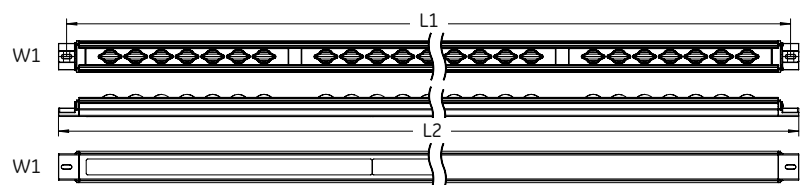

Certifications/Markings

UL, CSA, NSF, CE, IP65 rated

Product Dimensions

Length of bar	L1 inch (mm)	L2 inch (mm)	W1 inch (mm)
48"	46.2" (1,174.7 mm)	46.7" (1,187.7 mm)	0.99" (25.1 mm)
60"	58.1" (1,475.4 mm)	58.6" (1,488.5 mm)	0.99" (25.1 mm)
67"	65.2" (1,655.8 mm)	65.7" (1,668.9 mm)	0.99" (25.1 mm)

Product Description Logic

Product	Length in Inches	Color Temp	Type	Packaging
EL = Elite	E = Eco	30 = 30"	C = Center	S = Single
V = Vertical	S = Standard	48 = 48"	R = End Right	B = Bulk (10 pack)
FD = French Door	P = Premium	60 = 60"	L = End Left	
1 = Generation		67 = 67"		