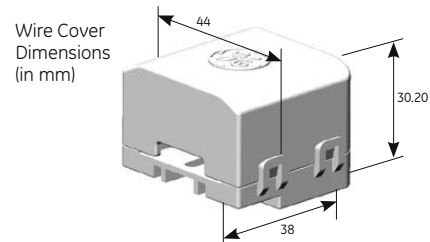

*Typical DC Watts. To convert to AC Watts, divide by LED driver efficiency. Immersion™ LED drivers are typically 90% efficient.

LED Driver Performance Data

	GEPS6100; 24V-100W Product Code: 13798	GEPS6500; 24V-50W Product Code: 68595	GELP24-100U-GL; 24V-100W Product Code: 93027033	GELP24-60U-GL; 24V-60W Product Code: 93027034
Dimming	Yes	Yes	No	No
Output Power (Watts)	96	50	96	60
Input Voltage (VAC)	120-277	120-277	120-277	120-277
Input Line Frequency (Hz)	50/60	50/60	50/60	50/60
Length	10.7 inch (273mm)	10.7 inch (273mm)	9.5 inch (241mm)	9.5 inch (241mm)
Width	1.7 inch (43mm)	1.7 inch (43mm)	1.7 inch (43mm)	1.7 inch (43mm)
Height	1.1 inch (28mm)	1.1 inch (28mm)	1.0 inch (25mm)	1.0 inch (25mm)

Refer to Power Supply Guide on website for detailed information on Immersion™ Power Supplies

Immersion™ Elite Accessory

Product Code	Product Description	Item Description
93034656	GE-CV-ELITE	Elite Wire Cover (10 per box)

www.gelighting.com

GE and the GE Monogram are trademarks of the General Electric Company. All other trademarks are the property of their respective owners. Information provided is subject to change without notice. All values are design or typical values when measured under laboratory conditions. GE Lighting is a business of the General Electric Company. © 2016 GE.

DISP084-GE-LED-RDL-Immersion™-Elite-French-Door-Data-Sheet_072816