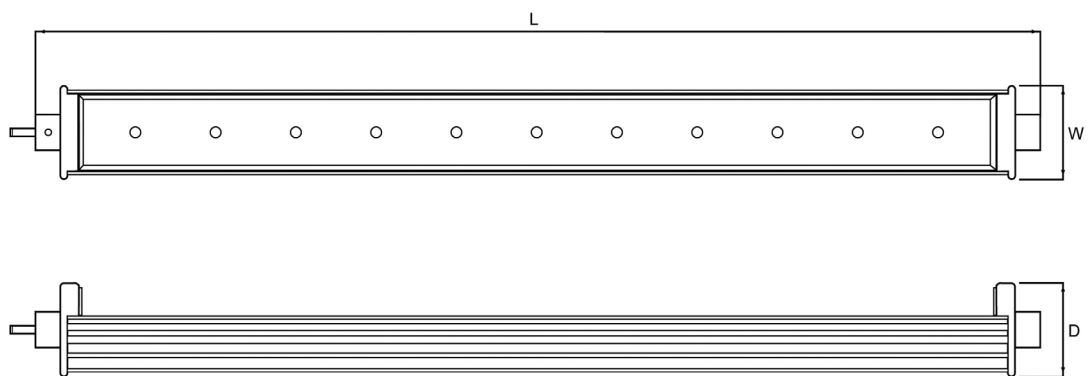

Undershelf LED Light