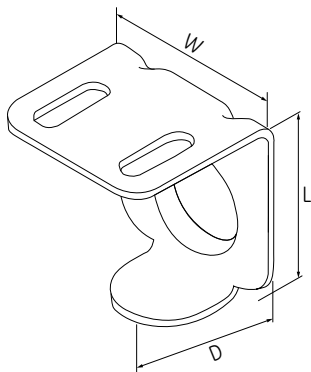

Accessories

Mounting Clip