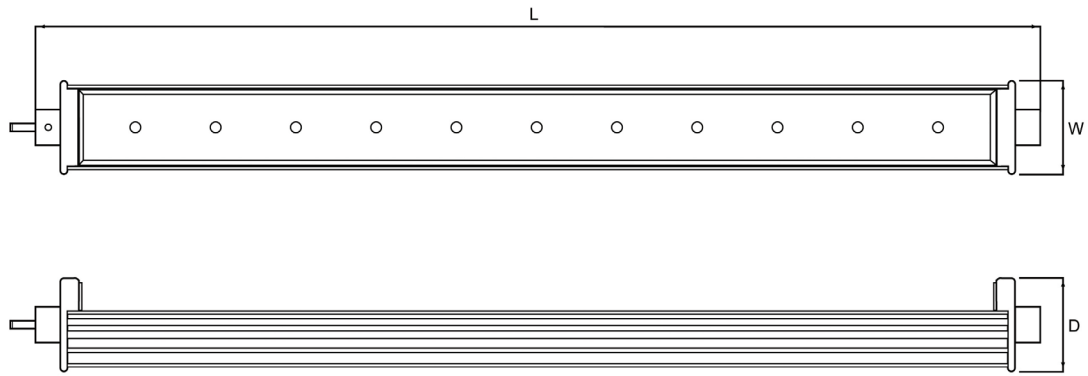

Canopy LED Light